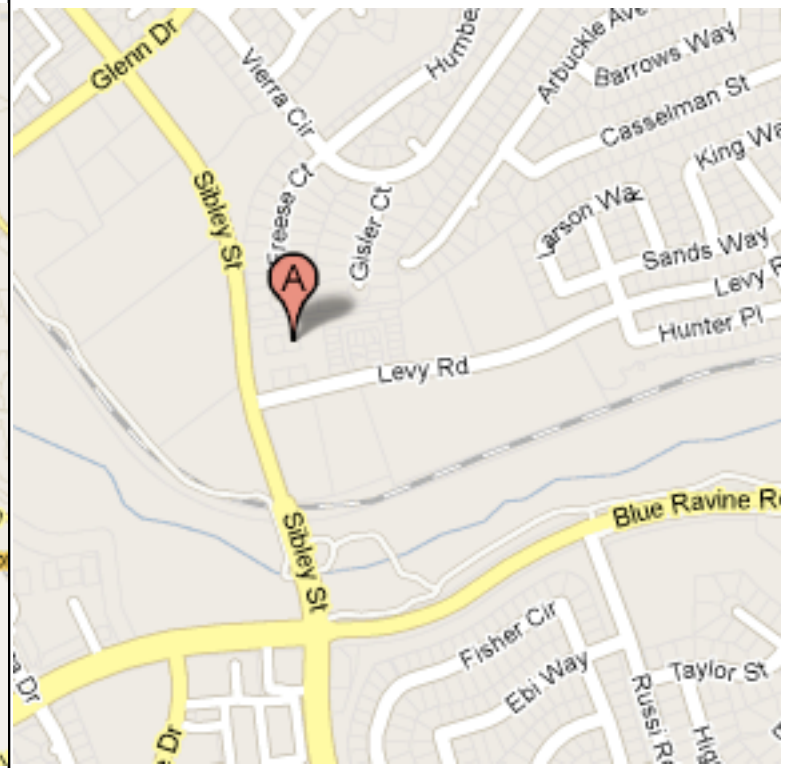

Training Location: 1141 Sibley Street, Folsom

City View

Street View

Directions

1141 Sibley Street, Folsom at the NES classrooms

From Sacramento

US 50 East
 Prairie City Rd off-ramp
 Left on Prairie City
 Past Intel and cross Blue Ravine
 Street name changes here to Sibley
 Just past Levy Road,
 Right into 1139 Sibley business complex

From Roseville

Douglas Blvd toward Folsom Lake
 Turn right onto Auburn Folsom Road
 Proceeds 6.5 miles to Blue Ravine Rd
 Left on Blue Ravine and go 0.7 mile
 Left on Sibley
 Just past Levy Road turn
 Right into 1139 Sibley business complex

From Orangevale/Fair Oaks

Take Madison Ave into Folsom
 Right onto Folsom Blvd at the bridge
 Left on Blue Ravine and go 0.7 mile
 Left on Sibley
 Just past Levy Road turn
 Right into 1139 Sibley business complex