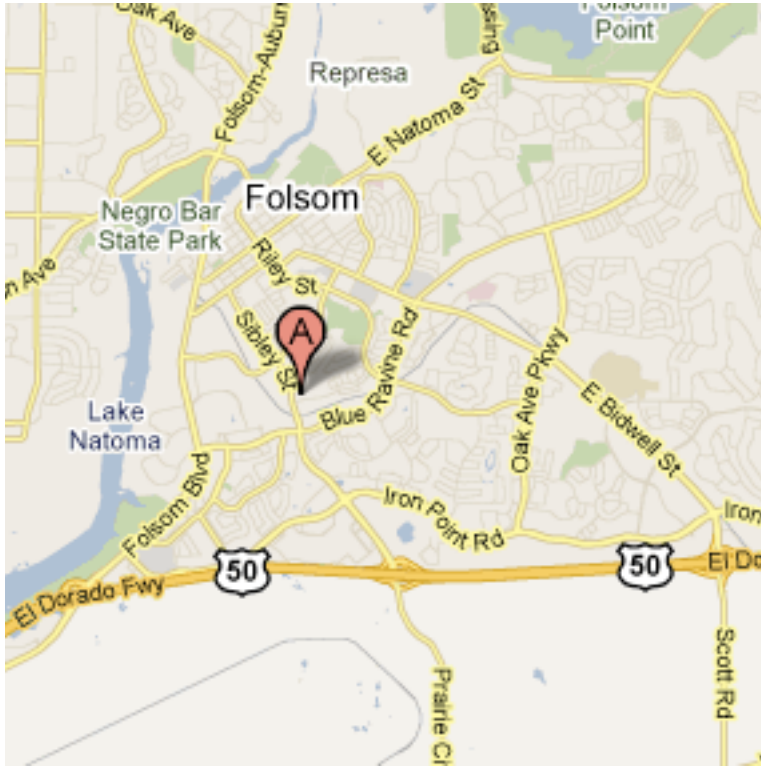

Training Location: 1141 Sibley Street, Folsom

City View

Street View

Directions

1141 Sibley Street, Folsom at the NES classrooms

From Sacramento

US 50 East
 Prairie City Rd off-ramp
 Left on Prairie City
 Past Intel and cross Blue Ravine
 Street name changes here to Sibley
 Just past Levy Road,
 Right into 1139 Sibley business complex

From Roseville

Douglas Blvd toward Folsom Lake
 Turn right onto Auburn Folsom Road
 Proceeds 6.5 miles to Blue Ravine Rd
 Left on Blue Ravine and go 0.7 mile
 Left on Sibley
 Just past Levy Road turn
 Right into 1139 Sibley business complex

From Orangevale/Fair Oaks

Take Madison Ave into Folsom
 Right onto Folsom Blvd at the bridge
 Left on Blue Ravine and go 0.7 mile
 Left on Sibley
 Just past Levy Road turn
 Right into 1139 Sibley business complex