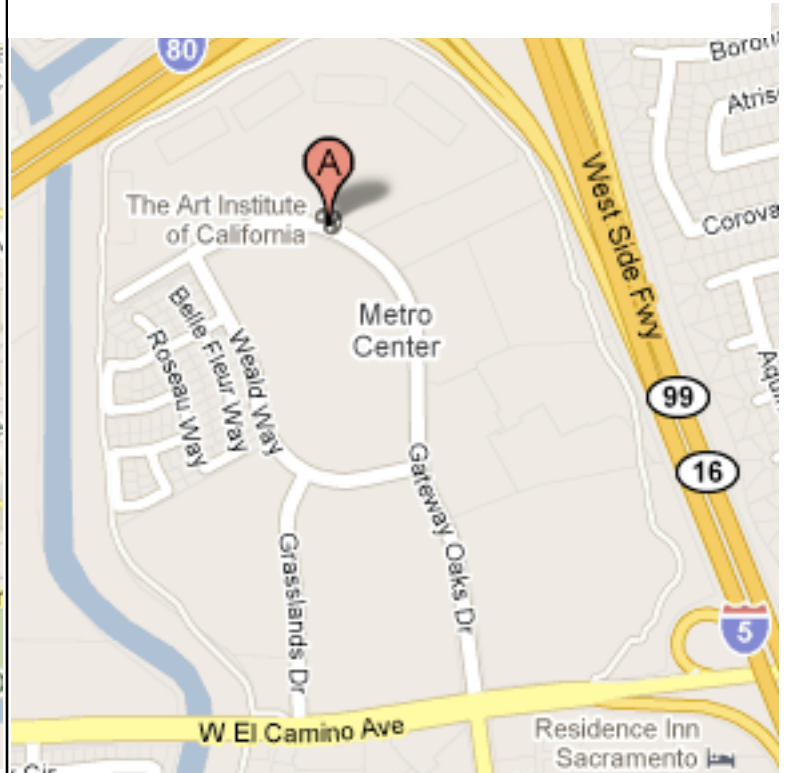

**Training Location: 2860 Gateway Oaks Dr, Sacramento**

City View

Street View

Directions

**2860 Gateway Oaks Drive  
at the University of Phoenix**

**From the west**

Take Interstate 80 east toward Roseville  
Take the West El Camino Ave. exit  
Right on El Camino Ave.  
Left on Gateway Oaks Drive  
Classroom is at University of Phoenix, 2860 Gateway Oaks Dr.

**From the east and north**

Take Interstate 80 west toward San Francisco  
Take the West El Camino Ave. exit  
Left on El Camino Ave.  
Left on Gateway Oaks Drive  
Classroom is at University of Phoenix, 2860 Gateway Oaks Dr.

**From the south**

Take Interstate 5 north toward the airport & Woodland  
Take the West El Camino Ave. exit  
Left on El Camino Ave.  
Right on Gateway Oaks Drive  
Classroom is at University of Phoenix, 2860 Gateway Oaks Dr.